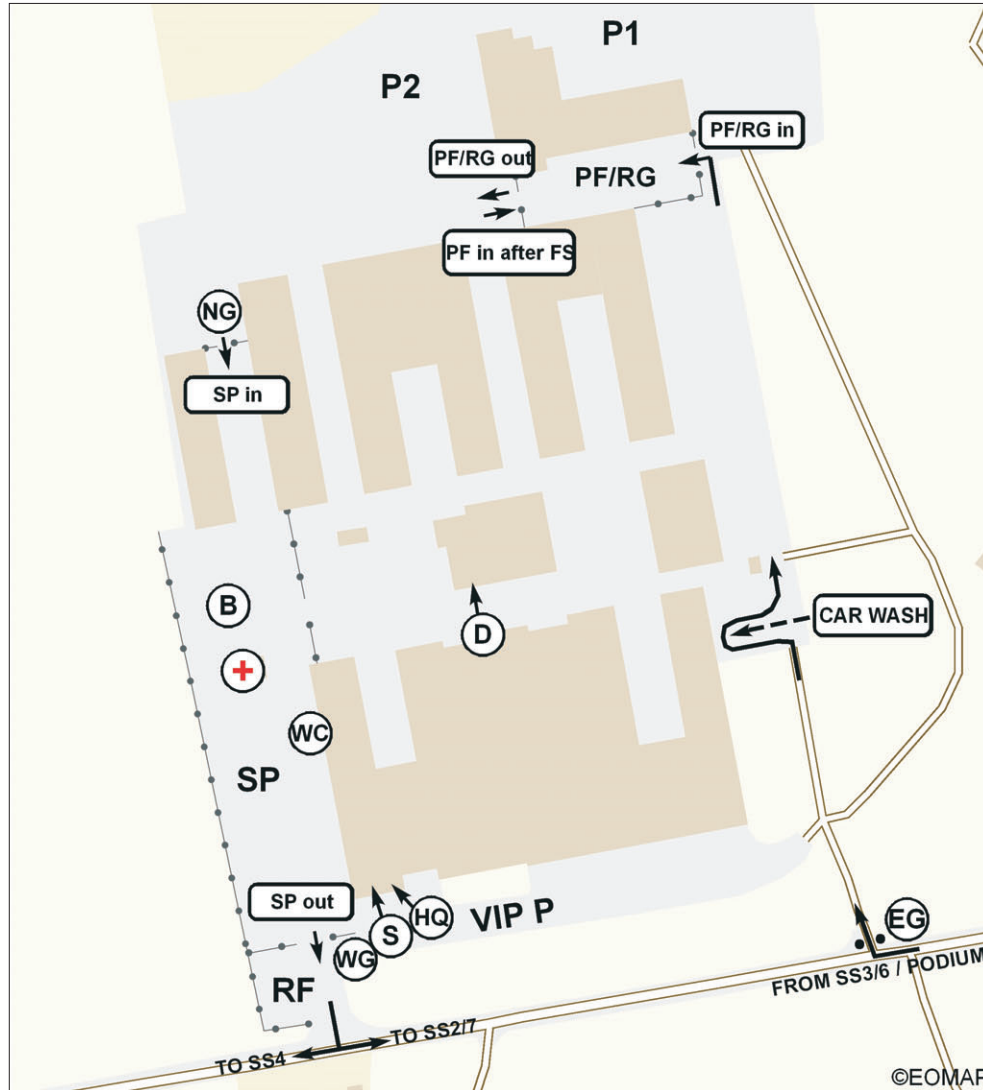

## SERVICE PARK TOBIA

- |                        |                  |                     |
|------------------------|------------------|---------------------|
| HQ - RALLY HEADQUARTER | EG - EAST GATE   | VIP P - VIP PARKING |
| SP - SERVICE PARK      | WG - WEST GATE   | S - SHOP            |
| RF - REFUEL AREA       | P1 - CAR PARKING | D - DINER           |
| NG - NORD GATE         | P2 - CAR PARKING | + - MEDICAL         |
|                        |                  | B - BARBEQUE AREA   |

## SCRUTINEERING