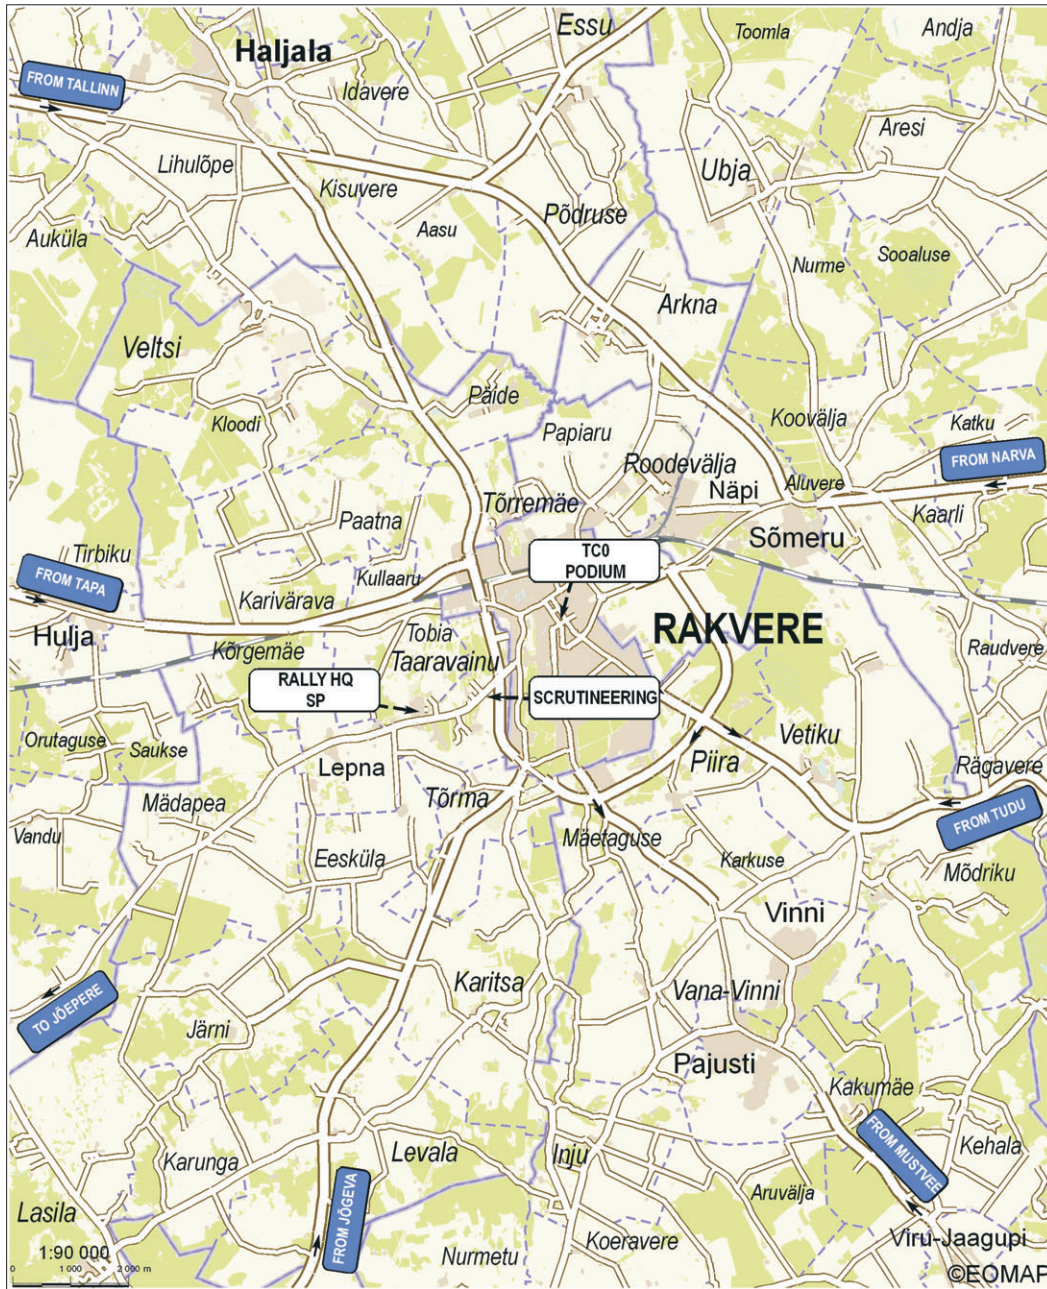

GENERAL MAP • ÜLDKAART

RAKVERE

- H Hotel
- P Police
- + Medical
- G Gas Station