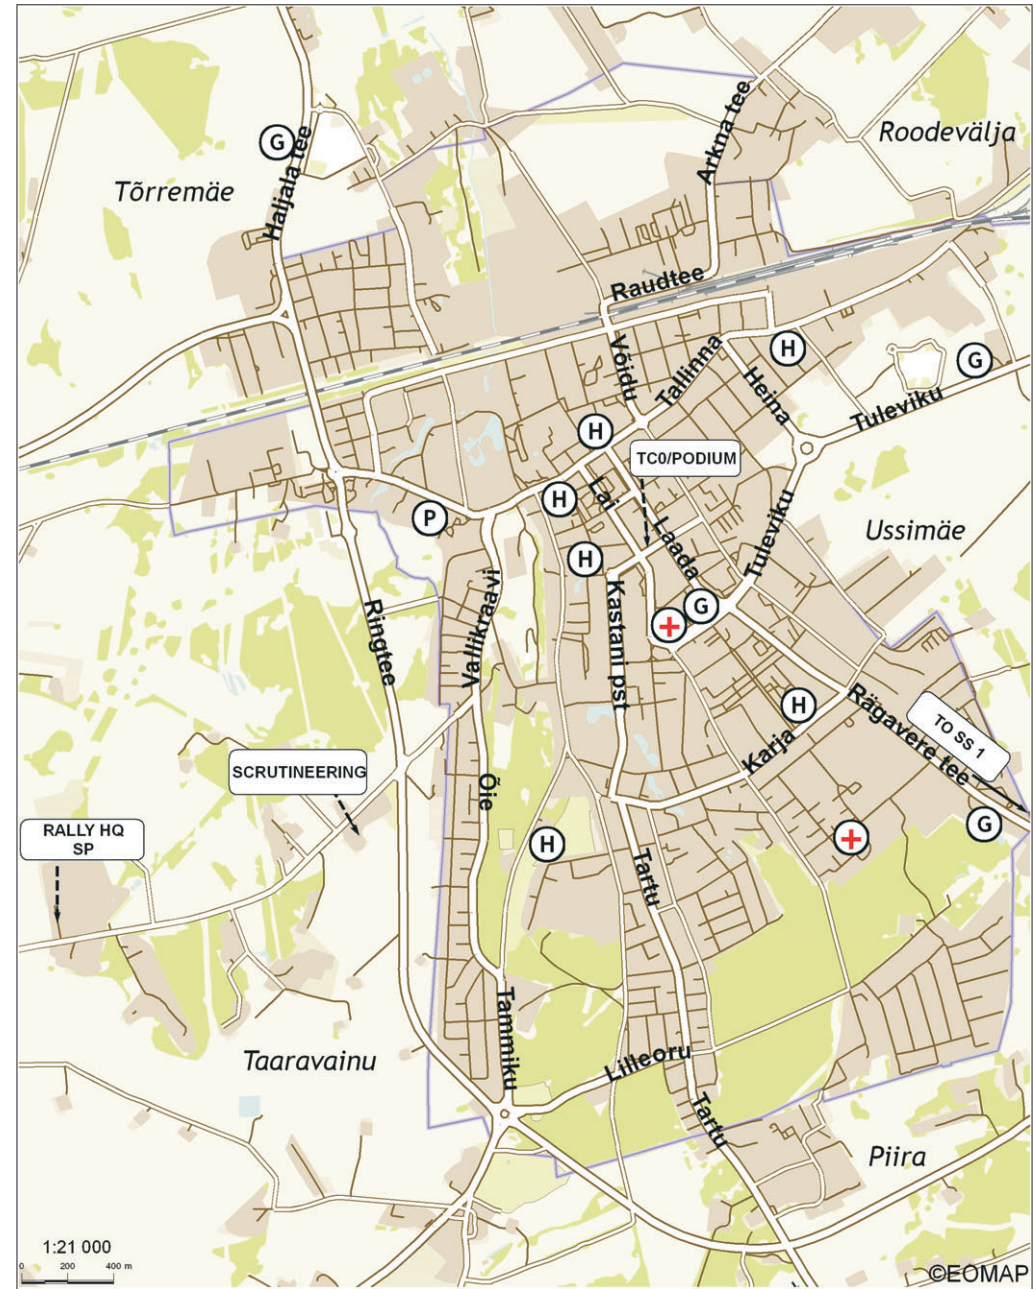

GENERAL MAP • ÜLDKAART

RAKVERE

- H Hotel
- P Police
- + Medical
- G Gas Station