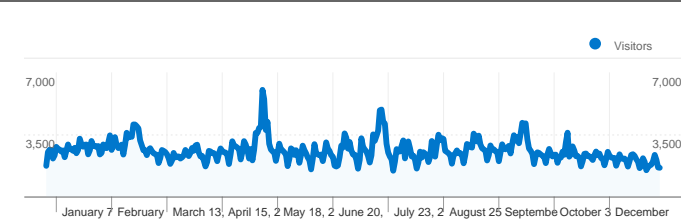

Site Usage

 **1,703,946** Visits

 **29.54%** Bounce Rate

 **17,578,293** Pageviews

 **00:04:49** Avg. Time on Site

 **10.32** Pages/Visit

 **12.66%** % New Visits

Visitors Overview

All traffic sources sent a total of 1,703,946 visits

-  **39.61% Direct Traffic**
-  **46.61% Referring Sites**
-  **13.78% Search Engines**

- **Referring Sites**
794,169.00 (46.61%)
- **Direct Traffic**
674,993.00 (39.61%)
- **Search Engines**
234,781.00 (13.78%)
- **Other**
3 (> 0.00%)

1,703,946 visits came from 126 countries/territories

Site Usage

Visits	Pages/Visit	Avg. Time on Site	% New Visits	Bounce Rate	
1,703,946 % of Site Total: 100.00%	10.32 Site Avg: 10.32 (0.00%)	00:04:49 Site Avg: 00:04:49 (0.00%)	12.68% Site Avg: 12.66% (0.12%)	29.54% Site Avg: 29.54% (0.00%)	
Country/Territory	Visits	Pages/Visit	Avg. Time on Site	% New Visits	Bounce Rate
Estonia	1,562,408	10.41	00:04:52	11.45%	29.08%
Finland	51,088	10.26	00:04:53	24.05%	28.50%
Latvia	35,891	11.13	00:04:13	14.72%	30.00%
Lithuania	10,140	7.89	00:04:17	21.22%	34.79%
France	6,178	3.51	00:01:30	67.58%	70.61%
Sweden	5,255	6.84	00:03:37	18.73%	47.94%
Russia	5,095	10.55	00:04:29	29.21%	33.94%
Norway	4,020	10.38	00:07:23	22.19%	25.47%
Germany	3,909	6.30	00:03:14	25.61%	36.17%
United States	3,452	4.06	00:02:07	72.25%	71.67%

Pages on this site were viewed a total of 17,578,293 times

 17,578,293 Pageviews

 11,441,402 Unique Views

 29.54% Bounce Rate

Top Content

Pages	Pageviews	% Pageviews
/	2,361,212	13.69%
/?a=a031&f=1	1,190,640	6.91%
/?a=a024	422,913	2.45%
/?a=a031&f=2	346,478	2.01%
/?a=a031&f=3	301,670	1.75%