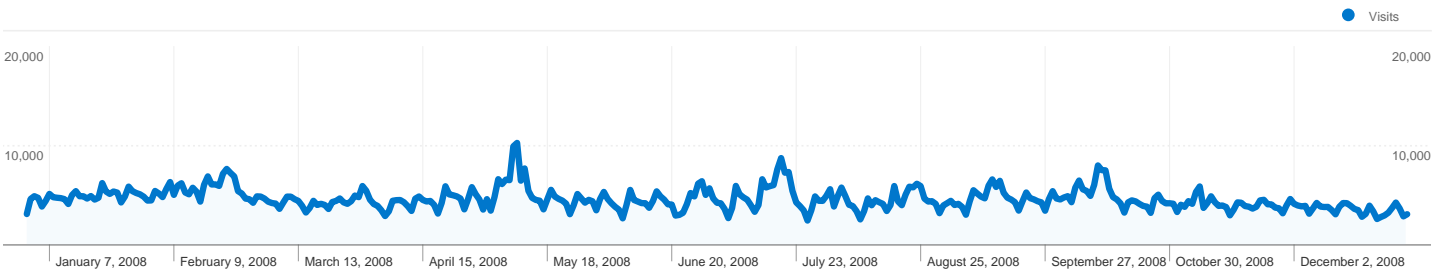

Site Usage

 **1,703,946** Visits

 **29.54%** Bounce Rate

 **17,578,293** Pageviews

 **00:04:49** Avg. Time on Site

 **10.32** Pages/Visit

 **12.66%** % New Visits

Visitors Overview

 **232,163** Absolute Unique Visitors

 **17,578,293** Pageviews

 **10.32** Average Pageviews

 **00:04:49** Time on Site

 **29.54%** Bounce Rate

 **12.66%** New Visits

Technical Profile

Browser	Visits	% visits	Connection Speed	Visits	% visits
Internet Explorer	1,156,915	67.90%	DSL	839,896	49.29%
Firefox	474,439	27.84%	Unknown	680,600	39.94%
Opera	38,103	2.24%	Cable	87,710	5.15%
Safari	17,435	1.02%	T1	41,788	2.45%
Mozilla	6,282	0.37%	Dialup	30,607	1.80%

All traffic sources sent a total of 1,703,946 visits

-  **39.61% Direct Traffic**
-  **46.61% Referring Sites**
-  **13.78% Search Engines**

- **Referring Sites**
794,169.00 (46.61%)
- **Direct Traffic**
674,993.00 (39.61%)
- **Search Engines**
234,781.00 (13.78%)
- **Other**
3 (> 0.00%)