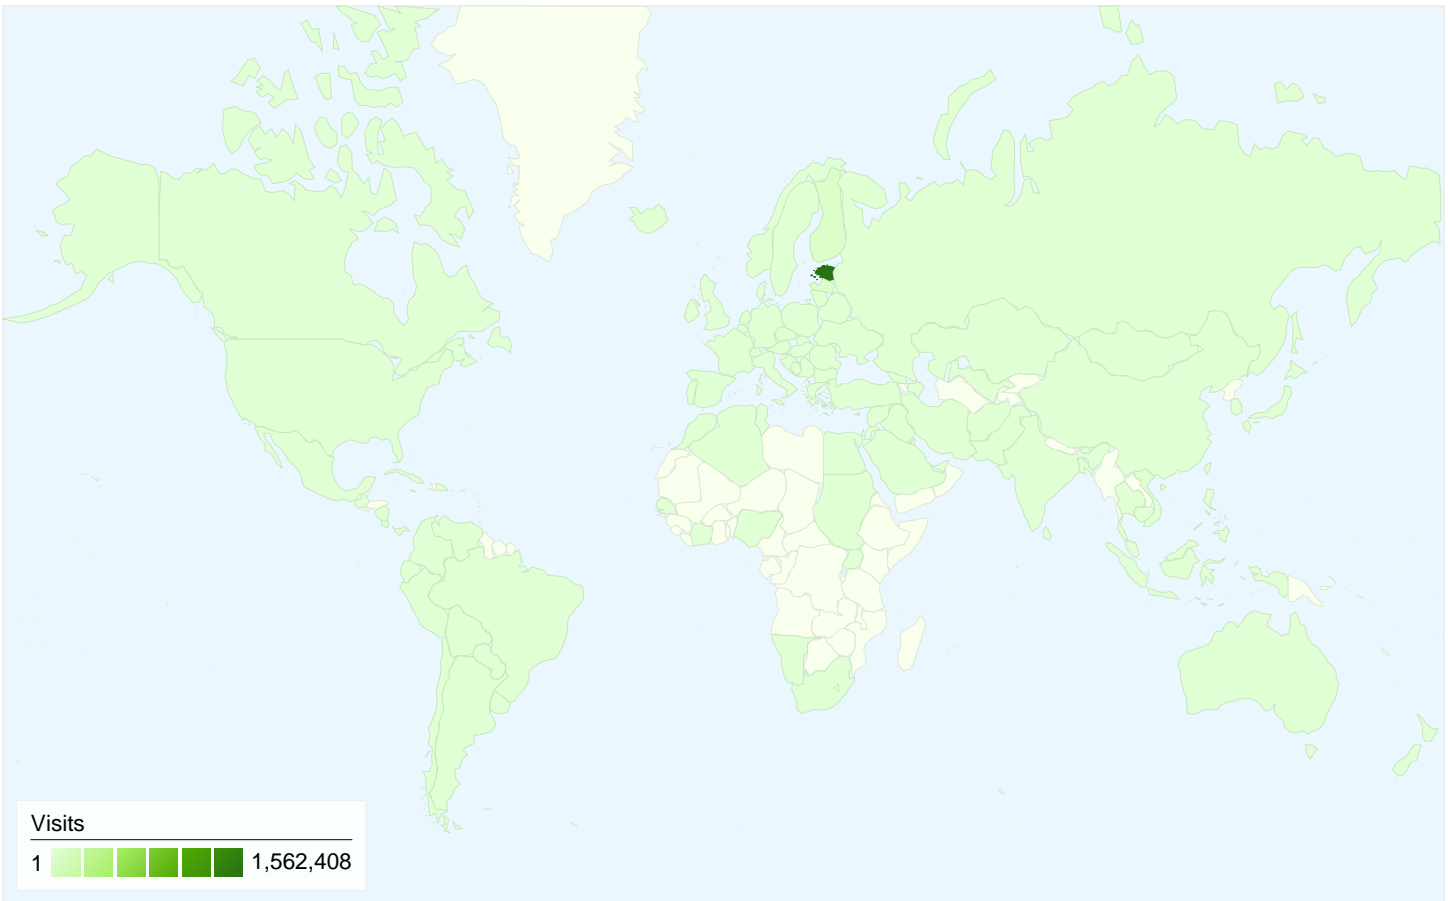

Visitors
232,163

Map Overlay world

Traffic Sources Overview

- **Referring Sites**
794,169.00 (46.61%)
- **Direct Traffic**
674,993.00 (39.61%)
- **Search Engines**
234,781.00 (13.78%)
- **Other**
3 (> 0.00%)

All traffic sources sent a total of 1,703,946 visits

-  **39.61% Direct Traffic**
-  **46.61% Referring Sites**
-  **13.78% Search Engines**

- **Referring Sites**
794,169.00 (46.61%)
- **Direct Traffic**
674,993.00 (39.61%)
- **Search Engines**
234,781.00 (13.78%)
- **Other**
3 (> 0.00%)

1,703,946 visits came from 126 countries/territories

Site Usage

Visits	Pages/Visit	Avg. Time on Site	% New Visits	Bounce Rate	
1,703,946 % of Site Total: 100.00%	10.32 Site Avg: 10.32 (0.00%)	00:04:49 Site Avg: 00:04:49 (0.00%)	12.68% Site Avg: 12.66% (0.12%)	29.54% Site Avg: 29.54% (0.00%)	
Country/Territory	Visits	Pages/Visit	Avg. Time on Site	% New Visits	Bounce Rate
Estonia	1,562,408	10.41	00:04:52	11.45%	29.08%
Finland	51,088	10.26	00:04:53	24.05%	28.50%
Latvia	35,891	11.13	00:04:13	14.72%	30.00%
Lithuania	10,140	7.89	00:04:17	21.22%	34.79%
France	6,178	3.51	00:01:30	67.58%	70.61%
Sweden	5,255	6.84	00:03:37	18.73%	47.94%
Russia	5,095	10.55	00:04:29	29.21%	33.94%
Norway	4,020	10.38	00:07:23	22.19%	25.47%
Germany	3,909	6.30	00:03:14	25.61%	36.17%
United States	3,452	4.06	00:02:07	72.25%	71.67%