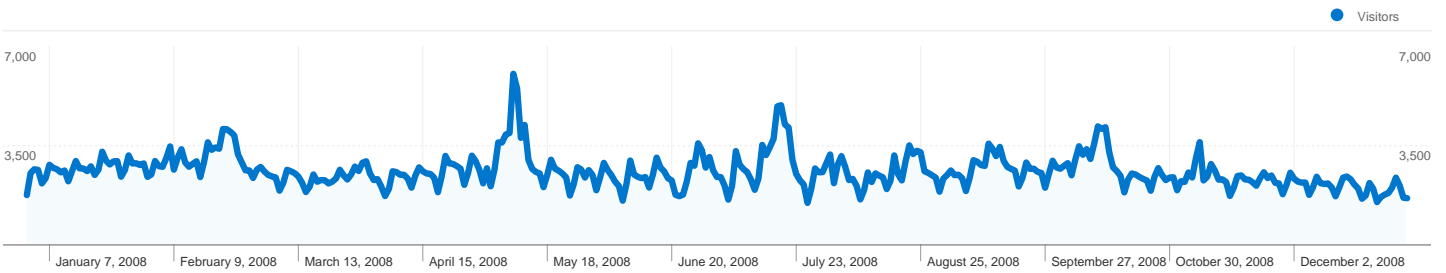

Site Usage

 **1,703,946** Visits

 **29.54%** Bounce Rate

 **17,578,293** Pageviews

 **00:04:49** Avg. Time on Site

 **10.32** Pages/Visit

 **12.66%** % New Visits

Visitors Overview

Visitors
232,163

Map Overlay world

Traffic Sources Overview

- **Referring Sites**
794,169.00 (46.61%)
- **Direct Traffic**
674,993.00 (39.61%)
- **Search Engines**
234,781.00 (13.78%)
- **Other**
3 (> 0.00%)

Content Overview

Pages	Pageviews	% Pageviews
/	2,361,212	13.69%
?a=a031&f=1	1,190,640	6.91%
?a=a024	422,913	2.45%
?a=a031&f=2	346,478	2.01%
?a=a031&f=3	301,670	1.75%

232,163 people visited this site

 **1,703,946** Visits

All traffic sources sent a total of 1,703,946 visits

-  **39.61% Direct Traffic**
-  **46.61% Referring Sites**
-  **13.78% Search Engines**

- **Referring Sites**
794,169.00 (46.61%)
- **Direct Traffic**
674,993.00 (39.61%)
- **Search Engines**
234,781.00 (13.78%)
- **Other**
3 (> 0.00%)