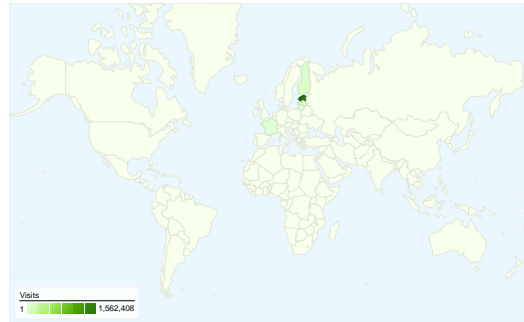

Site Usage

 **1,703,946** Visits

 **29.54%** Bounce Rate

 **17,578,293** Pageviews

 **00:04:49** Avg. Time on Site

 **10.32** Pages/Visit

 **12.66%** % New Visits

Visitors Overview

Visitors
232,163

Map Overlay world

Traffic Sources Overview

- **Referring Sites**
794,169.00 (46.61%)
- **Direct Traffic**
674,993.00 (39.61%)
- **Search Engines**
234,781.00 (13.78%)
- **Other**
3 (> 0.00%)

All traffic sources sent a total of 1,703,946 visits

-  **39.61% Direct Traffic**
-  **46.61% Referring Sites**
-  **13.78% Search Engines**

- **Referring Sites**
794,169.00 (46.61%)
- **Direct Traffic**
674,993.00 (39.61%)
- **Search Engines**
234,781.00 (13.78%)
- **Other**
3 (> 0.00%)

1,703,946 visits came from 126 countries/territories

Site Usage

Visits	Pages/Visit	Avg. Time on Site	% New Visits	Bounce Rate	
1,703,946 % of Site Total: 100.00%	10.32 Site Avg: 10.32 (0.00%)	00:04:49 Site Avg: 00:04:49 (0.00%)	12.68% Site Avg: 12.66% (0.12%)	29.54% Site Avg: 29.54% (0.00%)	
Country/Territory	Visits	Pages/Visit	Avg. Time on Site	% New Visits	Bounce Rate
Estonia	1,562,408	10.41	00:04:52	11.45%	29.08%
Finland	51,088	10.26	00:04:53	24.05%	28.50%
Latvia	35,891	11.13	00:04:13	14.72%	30.00%
Lithuania	10,140	7.89	00:04:17	21.22%	34.79%
France	6,178	3.51	00:01:30	67.58%	70.61%
Sweden	5,255	6.84	00:03:37	18.73%	47.94%
Russia	5,095	10.55	00:04:29	29.21%	33.94%
Norway	4,020	10.38	00:07:23	22.19%	25.47%
Germany	3,909	6.30	00:03:14	25.61%	36.17%
United States	3,452	4.06	00:02:07	72.25%	71.67%