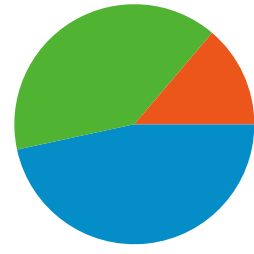

- **Referring Sites**
  794,169.00 (46.61%)
- **Direct Traffic**
  674,993.00 (39.61%)
- **Search Engines**
  234,781.00 (13.78%)
- **Other**
  3 (> 0.00%)

Top Traffic Sources

Sources	Visits	% visits	Keywords	Visits	% visits
(direct) ((none))	674,993	39.61%	rally.ee	11,121	4.74%
neti.ee (referral)	424,630	24.92%	www.rally.ee	6,611	2.82%
google (organic)	220,606	12.95%	rally	2,276	0.97%
rallifoorum.ee (referral)	32,977	1.94%	tallinna ralli	1,805	0.77%
honda-racing.ee (referral)	26,376	1.55%	ralli.ee	1,636	0.70%