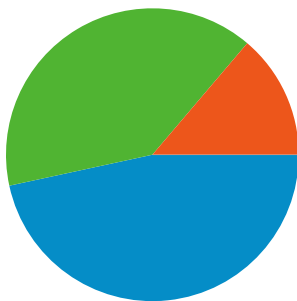

Traffic Sources Overview

- **Referring Sites**
  794,169.00 (46.61%)
- **Direct Traffic**
  674,993.00 (39.61%)
- **Search Engines**
  234,781.00 (13.78%)
- **Other**
  3 (> 0.00%)

Content Overview

Pages	Pageviews	% Pageviews
/	2,361,212	13.69%
?a=a031&f=1	1,190,640	6.91%
?a=a024	422,913	2.45%
?a=a031&f=2	346,478	2.01%
?a=a031&f=3	301,670	1.75%