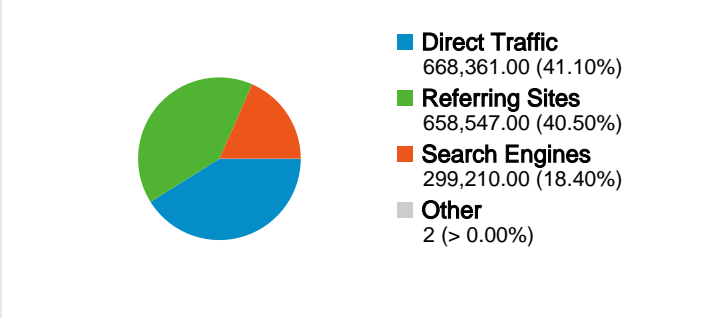

Traffic Sources Overview

Content Overview

Pages	Pageviews	% Pageviews
/	2,244,035	14.53%
?a=a031&f=1	1,218,763	7.89%
?a=a031&f=2	388,400	2.52%
?a=a031&f=3	333,853	2.16%
?a=a024	292,490	1.89%