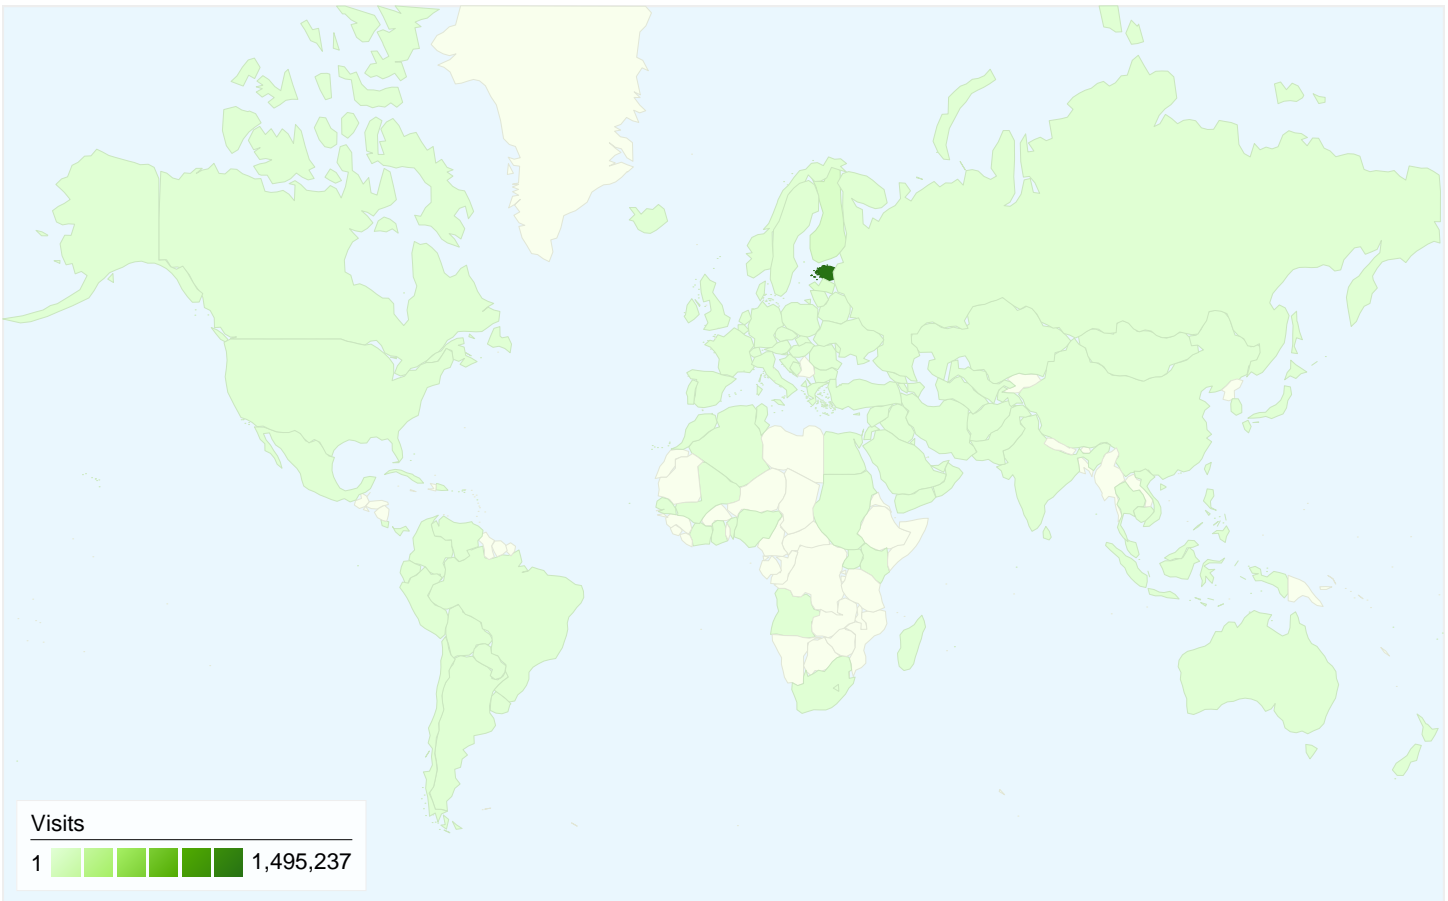

## 235,368 people visited this site

 1,626,120 Visits

 235,368 Absolute Unique Visitors

 15,662,350 Pageviews

 9.63 Average Pageviews

 00:04:57 Time on Site

 29.61% Bounce Rate

 13.39% New Visits

All traffic sources sent a total of 1,626,120 visits

 41.10% Direct Traffic

 40.50% Referring Sites

 18.40% Search Engines

- **Direct Traffic**  
668,361.00 (41.10%)
- **Referring Sites**  
658,547.00 (40.50%)
- **Search Engines**  
299,210.00 (18.40%)
- **Other**  
2 (> 0.00%)

## 1,626,120 visits came from 126 countries/territories