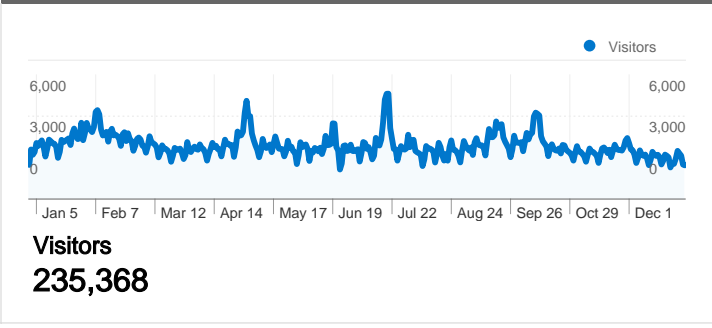

**Site Usage**

 <b>1,626,120</b> Visits	 <b>29.61%</b> Bounce Rate
 <b>15,662,350</b> Pageviews	 <b>00:04:57</b> Avg. Time on Site
 <b>9.63</b> Pages/Visit	 <b>13.39%</b> % New Visits

**Visitors Overview**

## 235,368 people visited this site

 1,626,120 Visits

 235,368 Absolute Unique Visitors

 15,662,350 Pageviews

 9.63 Average Pageviews

 00:04:57 Time on Site

 29.61% Bounce Rate

 13.39% New Visits

## 1,626,120 visits came from 126 countries/territories

United Kingdom	<b>2,606</b>	5.84	00:02:50	21.95%	52.07%
					1 - 10 of 126

Pages on this site were viewed a total of 15,662,350 times

 15,662,350 Pageviews

 10,412,271 Unique Views

 29.61% Bounce Rate