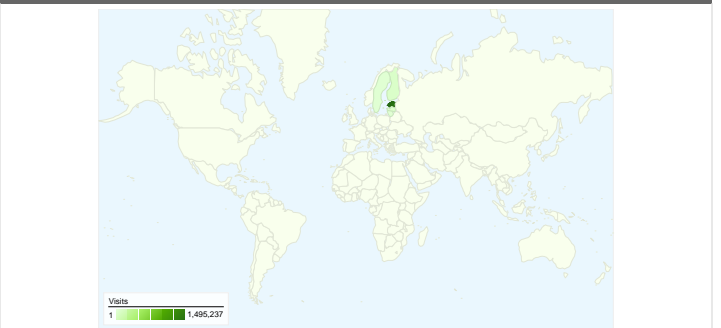

Map Overlay