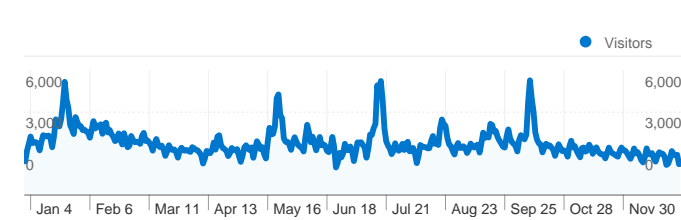

**Site Usage**

 **1,519,691** Visits

 **31.82%** Bounce Rate

 **12,147,141** Pageviews

 **00:04:38** Avg. Time on Site

 **7.99** Pages/Visit

 **15.01%** % New Visits

**Visitors Overview**

**Visitors**  
**247,605**

**Map Overlay**

**Traffic Sources Overview**

- **Direct Traffic**  
606,897.00 (39.94%)
- **Referring Sites**  
545,354.00 (35.89%)
- **Search Engines**  
367,400.00 (24.18%)
- **Other**  
40 (> 0.00%)

## 247,605 people visited this site

 **1,519,691** Visits

 **247,605** Absolute Unique Visitors

 **12,147,141** Pageviews

 **7.99** Average Pageviews

 **00:04:38** Time on Site

 **31.82%** Bounce Rate

 **15.01%** New Visits

United Kingdom	<b>2,777</b>	5.15	00:02:57	25.28%	45.44%
					1 - 10 of 125

Pages on this site were viewed a total of 12,147,141 times

 12,147,141 Pageviews

 8,072,761 Unique Views

 31.82% Bounce Rate