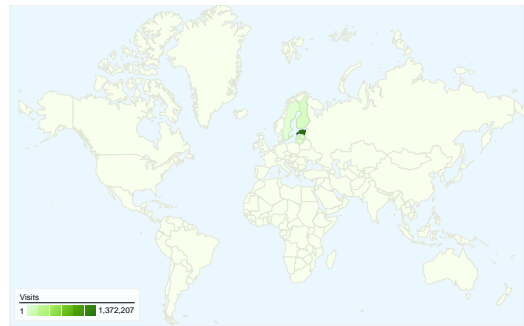

**Site Usage**

 **1,519,691** Visits

 **31.82%** Bounce Rate

 **12,147,141** Pageviews

 **00:04:38** Avg. Time on Site

 **7.99** Pages/Visit

 **15.01%** % New Visits

**Visitors Overview**

**Visitors**  
**247,605**

**Map Overlay**

**Traffic Sources Overview**

- **Direct Traffic**  
606,897.00 (39.94%)
- **Referring Sites**  
545,354.00 (35.89%)
- **Search Engines**  
367,400.00 (24.18%)
- **Other**  
40 (> 0.00%)

**All traffic sources sent a total of 1,519,691 visits**

 **39.94% Direct Traffic**

 **35.89% Referring Sites**

 **24.18% Search Engines**

- **Direct Traffic**  
606,897.00 (39.94%)
- **Referring Sites**  
545,354.00 (35.89%)
- **Search Engines**  
367,400.00 (24.18%)
- **Other**  
40 (> 0.00%)

United Kingdom	<b>2,777</b>	5.15	00:02:57	25.28%	45.44%
					1 - 10 of 125

Pages on this site were viewed a total of 12,147,141 times

 12,147,141 Pageviews

 8,072,761 Unique Views

 31.82% Bounce Rate