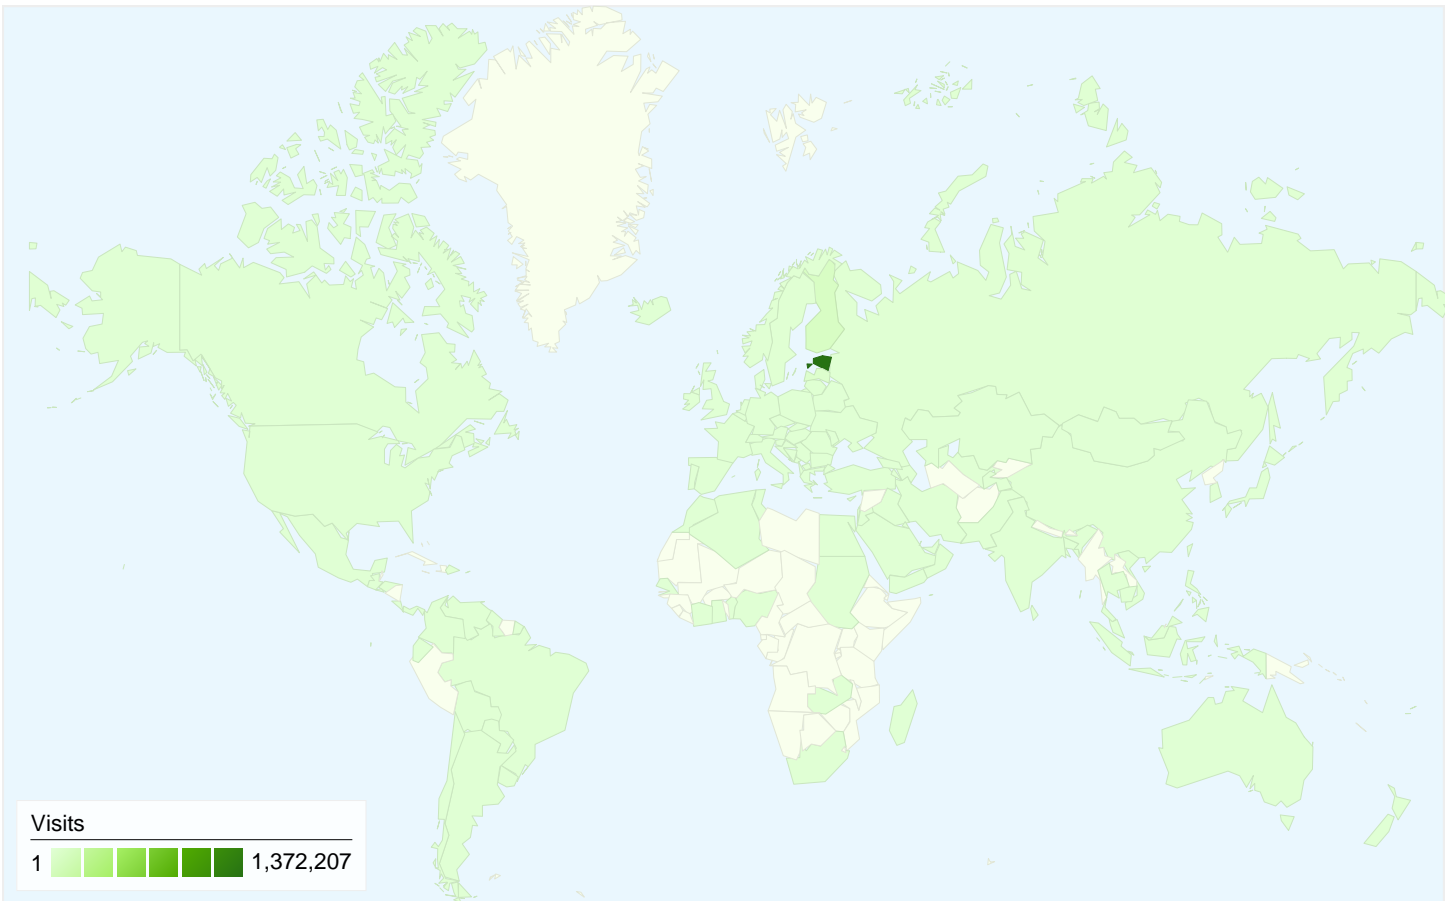

**Visitors**  
**247,605**

**Map Overlay**

**Traffic Sources Overview**

- **Direct Traffic**  
606,897.00 (39.94%)
- **Referring Sites**  
545,354.00 (35.89%)
- **Search Engines**  
367,400.00 (24.18%)
- **Other**  
40 (> 0.00%)

## 247,605 people visited this site

 **1,519,691** Visits

 **247,605** Absolute Unique Visitors

 **12,147,141** Pageviews

 **7.99** Average Pageviews

 **00:04:38** Time on Site

 **31.82%** Bounce Rate

 **15.01%** New Visits

**All traffic sources sent a total of 1,519,691 visits**

 **39.94% Direct Traffic**

 **35.89% Referring Sites**

 **24.18% Search Engines**

- **Direct Traffic**  
606,897.00 (39.94%)
- **Referring Sites**  
545,354.00 (35.89%)
- **Search Engines**  
367,400.00 (24.18%)
- **Other**  
40 (> 0.00%)

## 1,519,691 visits came from 125 countries/territories

Site Usage

Country/Territory	Visits	Pages/Visit	Avg. Time on Site	% New Visits	Bounce Rate
<b>Visits</b> <b>1,519,691</b> % of Site Total: 100.00%	<b>Pages/Visit</b> <b>7.99</b> Site Avg: 7.99 (0.00%)	<b>Avg. Time on Site</b> <b>00:04:38</b> Site Avg: 00:04:38 (0.00%)	<b>% New Visits</b> <b>15.05%</b> Site Avg: 15.01% (0.25%)	<b>Bounce Rate</b> <b>31.82%</b> Site Avg: 31.82% (0.00%)	
Estonia	1,372,207	8.05	00:04:37	14.04%	31.66%
Finland	65,998	7.85	00:05:37	24.48%	29.89%
Latvia	29,799	8.20	00:03:42	19.92%	30.24%
Lithuania	8,510	6.57	00:03:22	25.68%	37.58%
Sweden	6,357	7.94	00:04:35	19.63%	29.48%
Norway	5,255	8.69	00:04:57	18.92%	32.14%
Russia	4,866	6.93	00:04:11	23.88%	40.16%
France	3,423	4.28	00:02:09	55.42%	65.88%
Germany	3,034	5.79	00:02:55	22.15%	37.18%