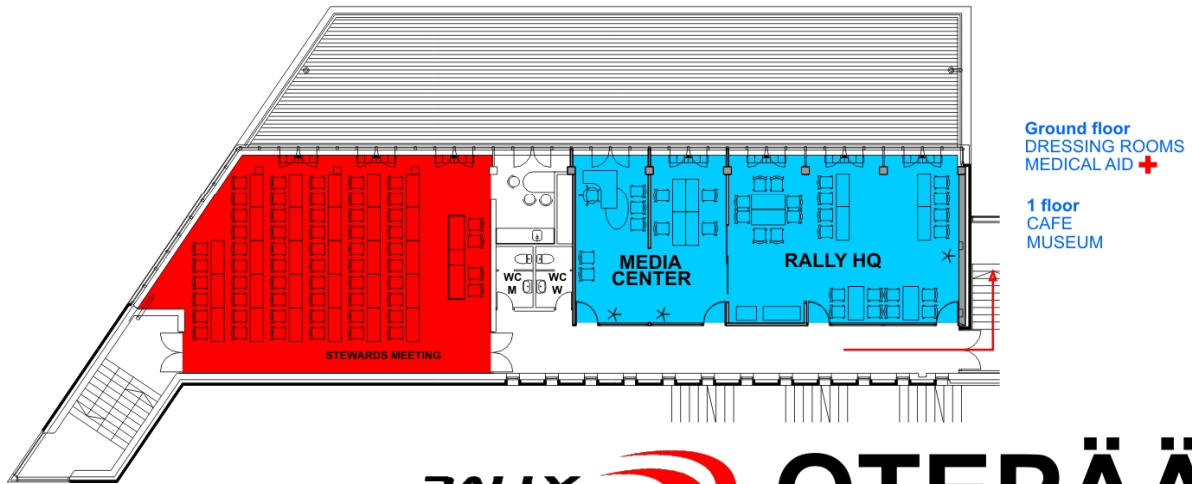

2.2. Otepää town map

2.3. Otepää Sporting Centre map (Service Area, Start and Finish area)

2.4.1. Tehvandi Stadium House, ground floor

TEHVANDI STADIUM HOUSE

ground floor

2.4.2. Tehvandi Stadium House, 1st floor

TEHVANDI STADIUM HOUSE

1st floor

2.4.3. Tehvandi Stadium House, 2nd floor

TEHVANDI STADIUM HOUSE 2nd floor

OTEPÄÄ

15-16 JULY 2011