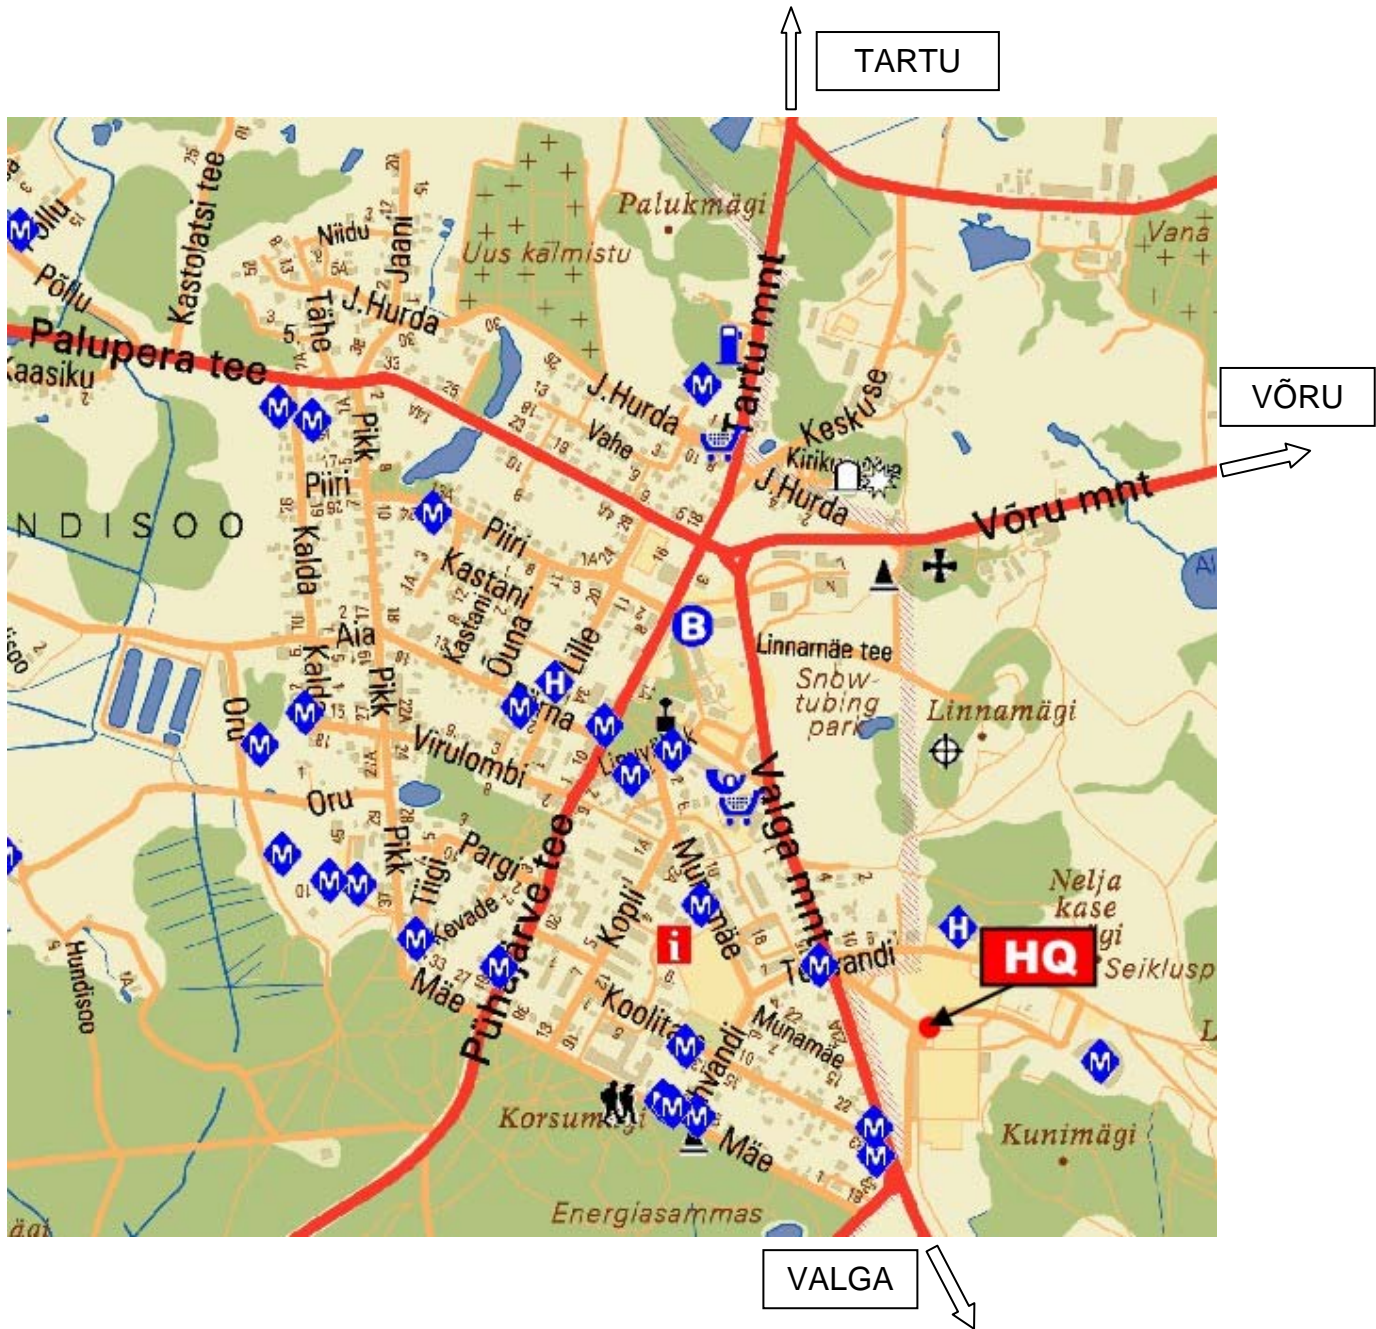

2 Maps

2.1. Overall map of rally area

Distances to Otepää from:

Valga	48 km
Tartu	41 km
Võru	43 km
Tallinn	230 km
Riga, Latvia	210 km
Helsinki, Finland	309 km
Jyväskylä, Finland	580 km
Vilnius, Lithuania	501 km
Kaunas, Lithuania	474 km
Sankt Petersburg, Russia	442 km
Moscow, Russia	875 km
Stockholm, Sweden	690 km

2.2. Otepää town map

2.3. Otepää Sporting Centre map (Service Area, Start and Finish area)

2.4.1. Tehvandi Stadium House, ground floor

TEHVANDI STADIUM HOUSE

ground floor

2.4.2. Tehvandi Stadium House, 1st floor