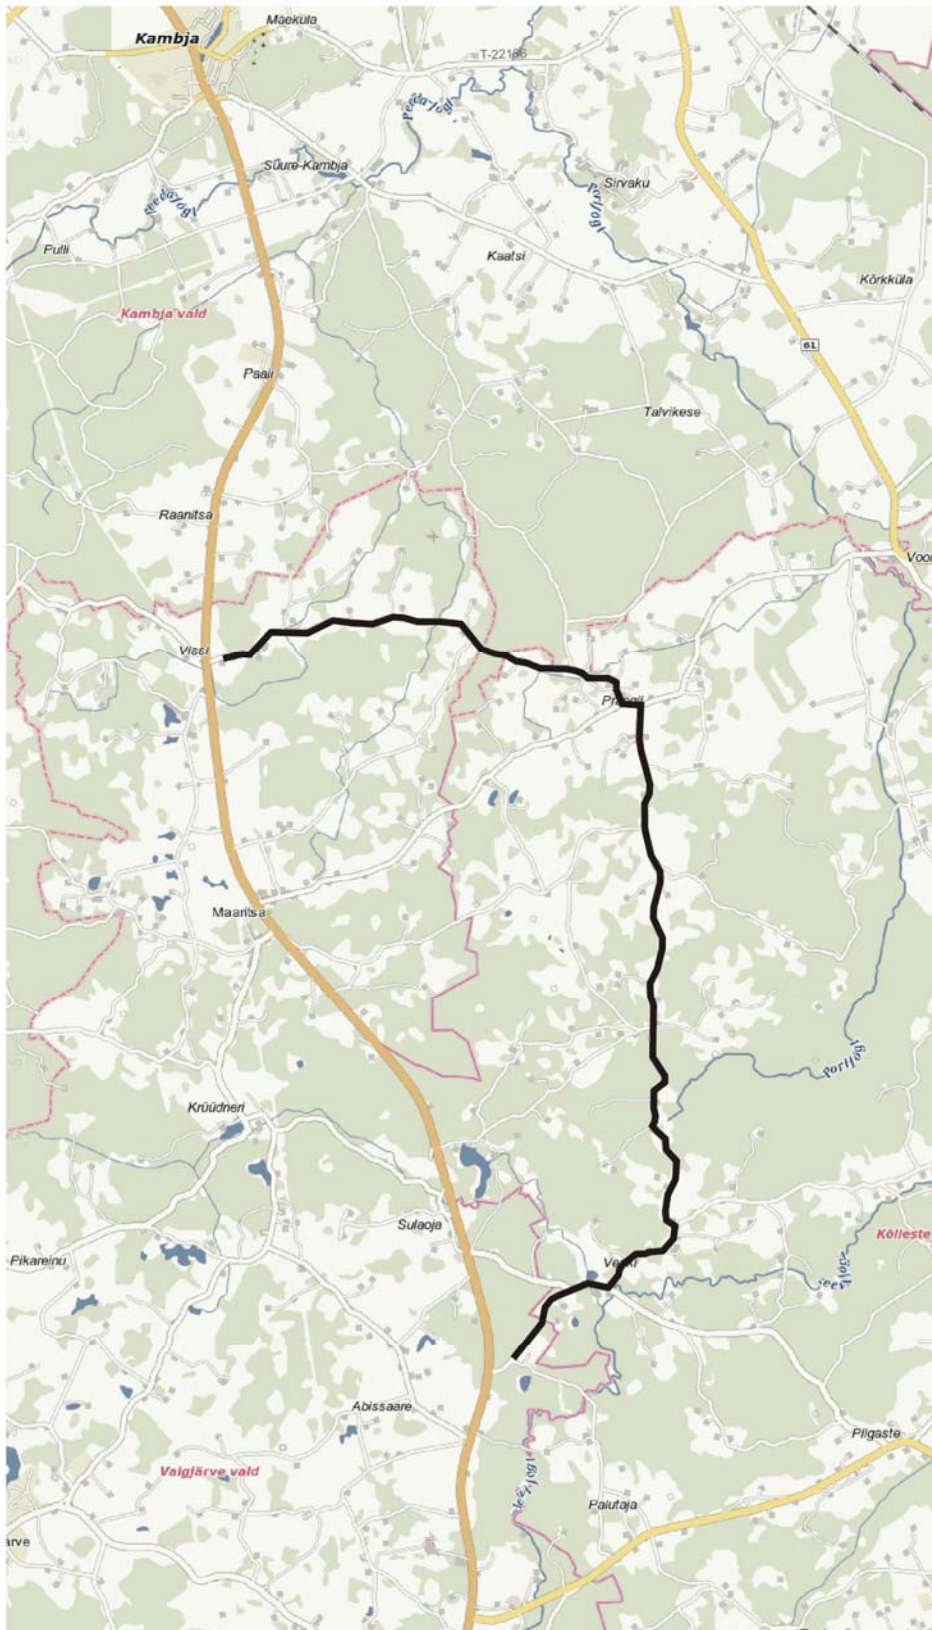

## 2.5.2. SS2/3 map

Rally Estonia 2011

SS 2-3 Otepää

Road closed:  
Friday 15.07.2011  
16:00-23:50

### 2.5.3. SS4/7 map

Rally Estonia 2011

SS 4/7 Rúa

Road closed:  
Saturday 16.07.2011  
8:10-17:15

### 2.5.4. SS5/8 map

Rally Estonia 2011

SS 5/8 Vissi

Road closed: Saturday 16.07.2011 at 9:20-18:35

### 2.5.5. SS6/9 map

Rally Estonia 2011

SS 6/9 Sulaoja

Road closed: Saturday 16.07.2011 at 9:45-19:00