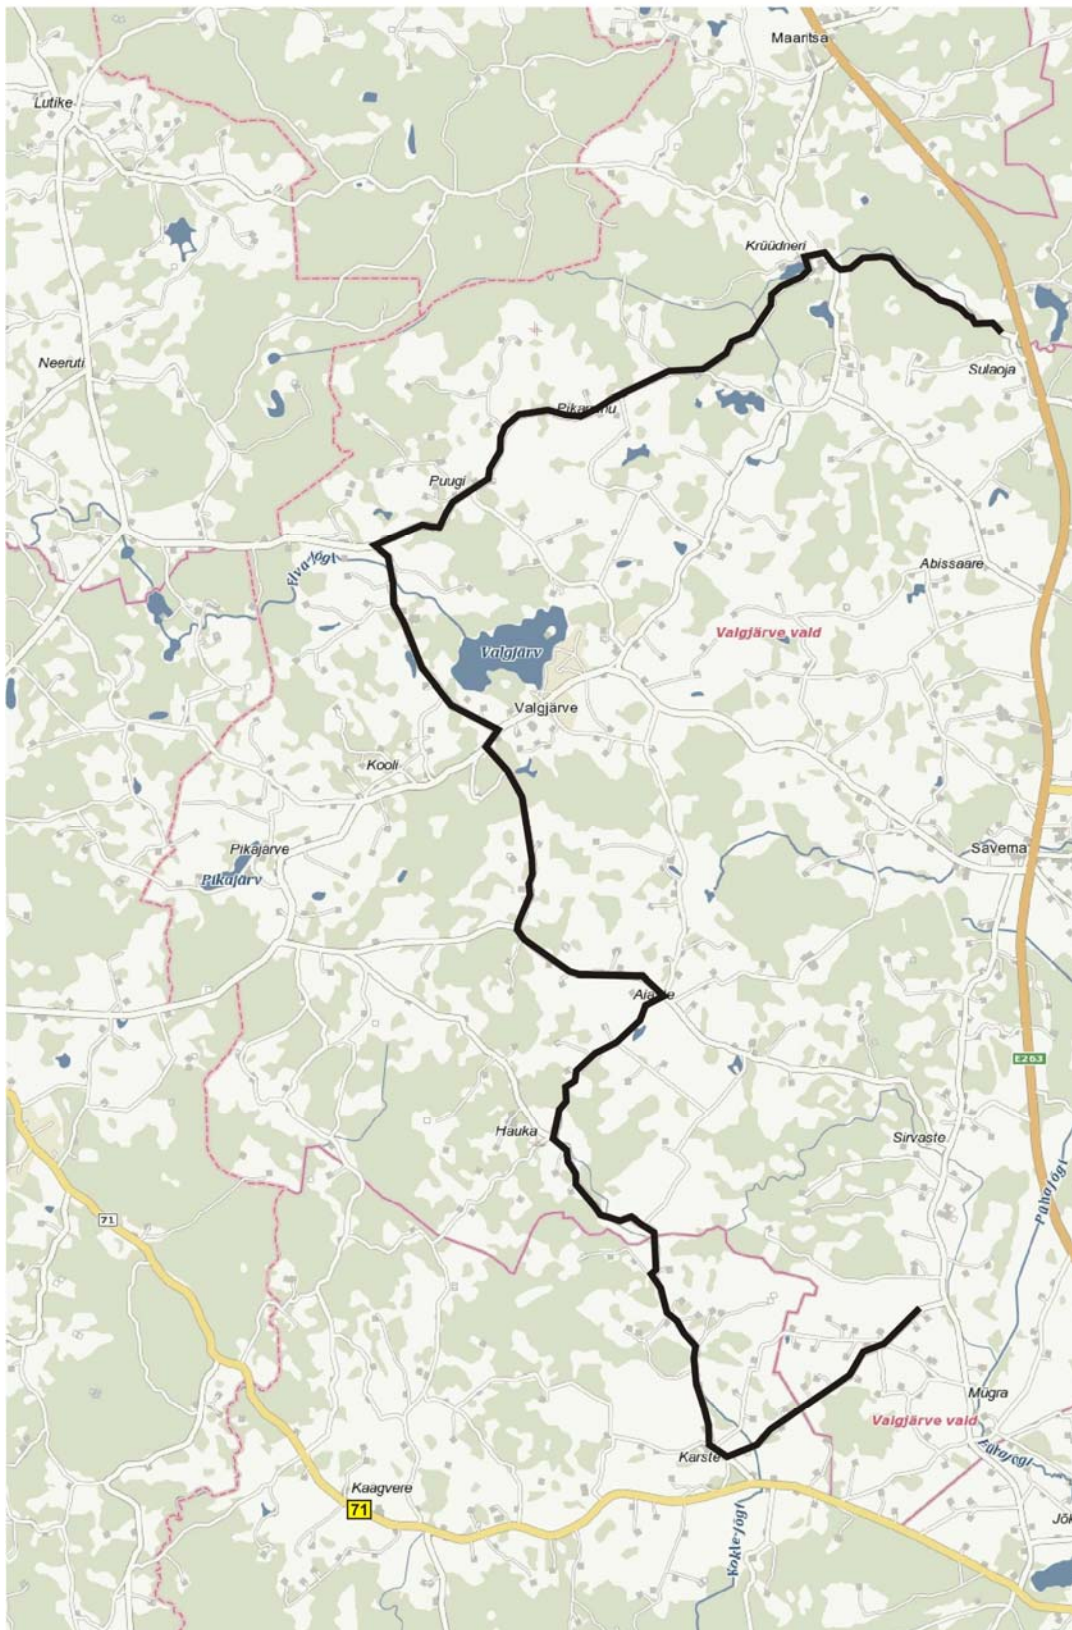

## 2.5.2. SS2/3 map

Rally Estonia 2011

SS 2-3 Otepää

Road closed:  
Friday 15.07.2011  
16:00-23:50

### 2.5.3. SS4/7 map

Rally Estonia 2011

SS 4/7 Rúa

Road closed:  
Saturday 16.07.2011  
8:10-17:15

### 2.5.4. SS5/8 map

Rally Estonia 2011

SS 5/8 Vissi

Road closed: Saturday 16.07.2011 at 9:20-18:35

### 2.5.5. SS6/9 map

Rally Estonia 2011

SS 6/9 Sulaoja

Road closed: Saturday 16.07.2011 at 9:45-19:00